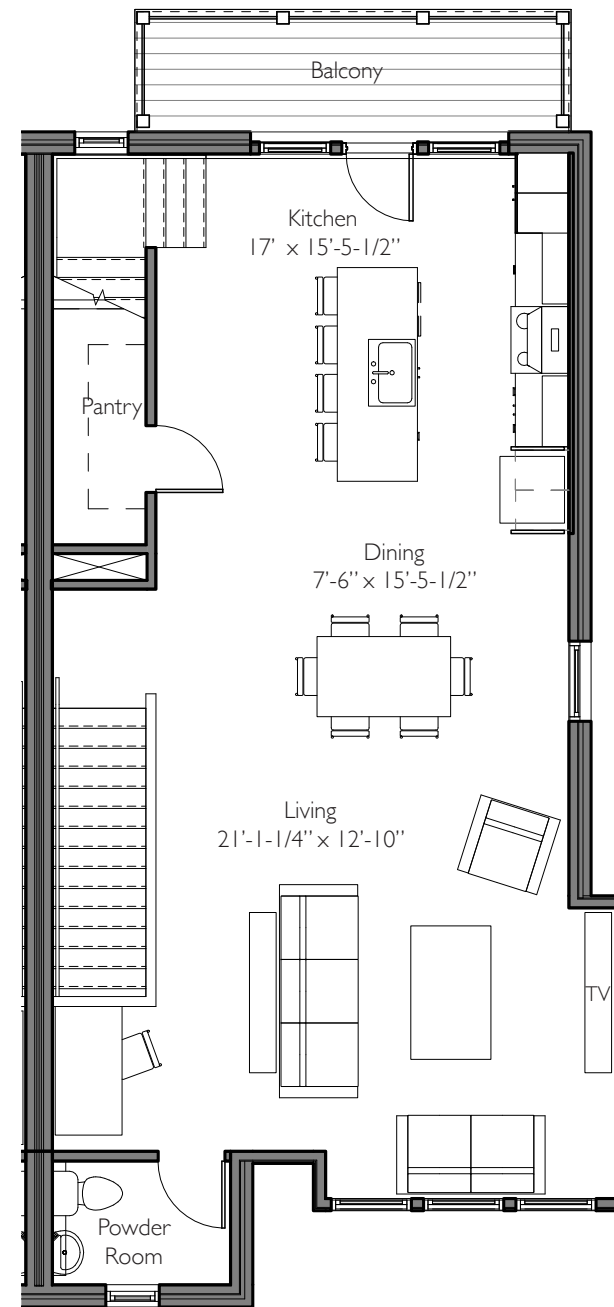

# MYERS PARK TERRACES

## THE WING HAVEN

2127 Square Feet

FIRST FLOOR

SECOND FLOOR

THIRD FLOOR

ROOFTOP TERRACE

Figures reflecting size, square footage, and other dimensions are estimates; actual construction may vary. Size/square footage and price of your home may vary based on options selected. Floor plans may vary according to elevation. Prices, plans, dimensions, features, specifications, materials, and availability of homes or communities are subject to change without notice or obligation. Please contact us to verify current information. They may differ from completed improvements and may change without notice.