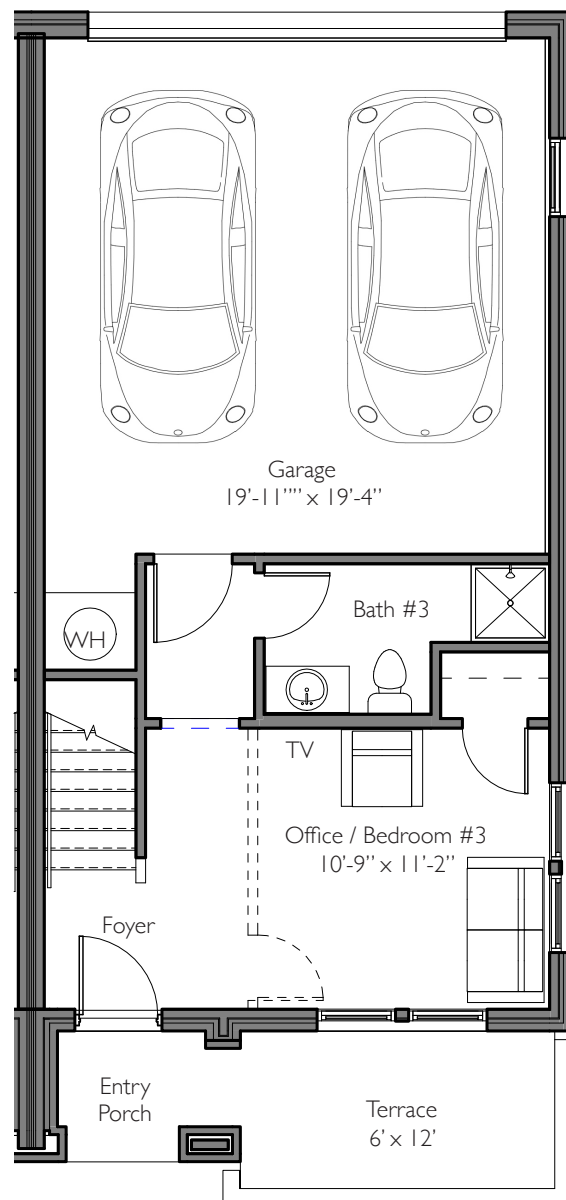

MYERS PARK TERRACES

THE WING HAVEN

2127 Square Feet

FIRST FLOOR

SECOND FLOOR

THIRD FLOOR

ROOFTOP TERRACE

Figures reflecting size, square footage, and other dimensions are estimates; actual construction may vary. Size/square footage and price of your home may vary based on options selected. Floor plans may vary according to elevation. Prices, plans, dimensions, features, specifications, materials, and availability of homes or communities are subject to change without notice or obligation. Please contact us to verify current information. They may differ from completed improvements and may change without notice.