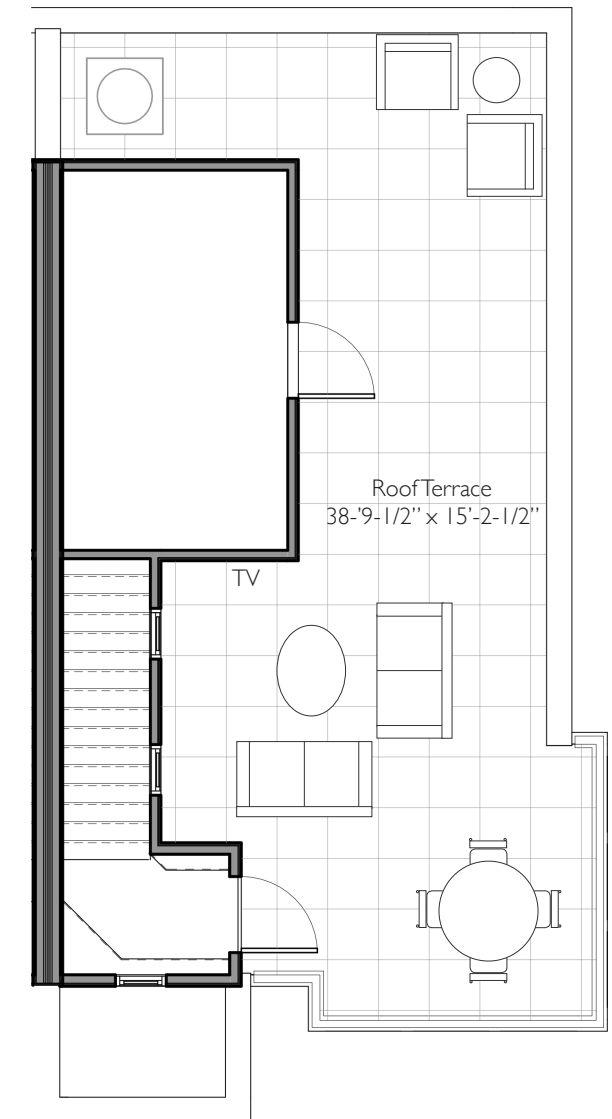

MYERS PARK TERRACES

THE WING HAVEN

2127 Square Feet

FIRST FLOOR

SECOND FLOOR

THIRD FLOOR

ROOFTOP TERRACE

Figures reflecting size, square footage, and other dimensions are estimates; actual construction may vary. Size/square footage and price of your home may vary based on options selected. Floor plans may vary according to elevation. Prices, plans, dimensions, features, specifications, materials, and availability of homes or communities are subject to change without notice or obligation. Please contact us to verify current information. They may differ from completed improvements and may change without notice.