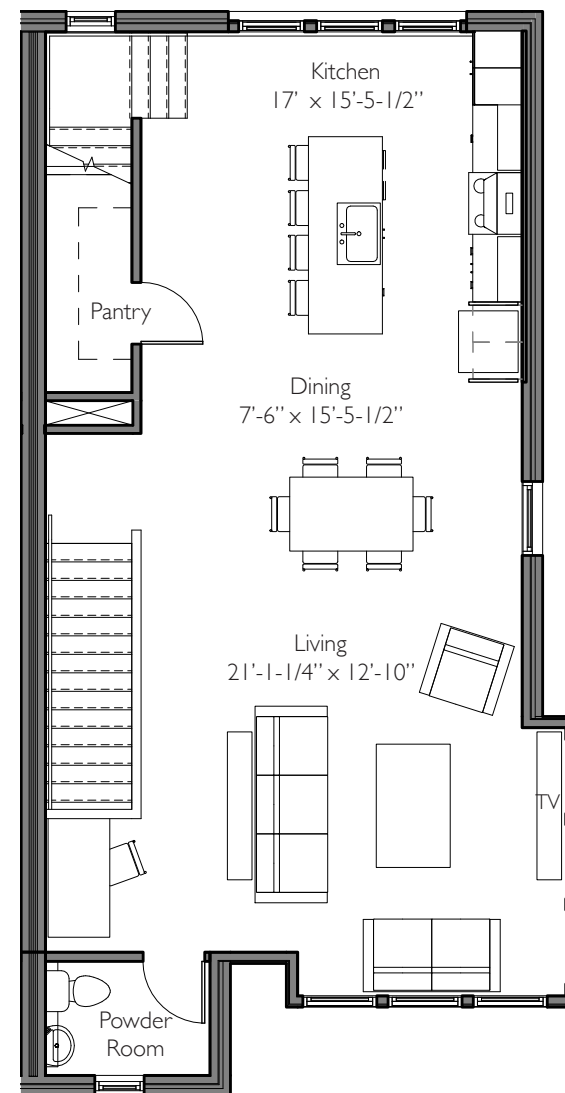

MYERS PARK TERRACES

THE WING HAVEN

2127 Square Feet

FIRST FLOOR

SECOND FLOOR

THIRD FLOOR

ROOFTOP TERRACE

Figures reflecting size, square footage, and other dimensions are estimates; actual construction may vary. Size/square footage and price of your home may vary based on options selected. Floor plans may vary according to elevation. Prices, plans, dimensions, features, specifications, materials, and availability of homes or communities are subject to change without notice or obligation. Please contact us to verify current information. They may differ from completed improvements and may change without notice.