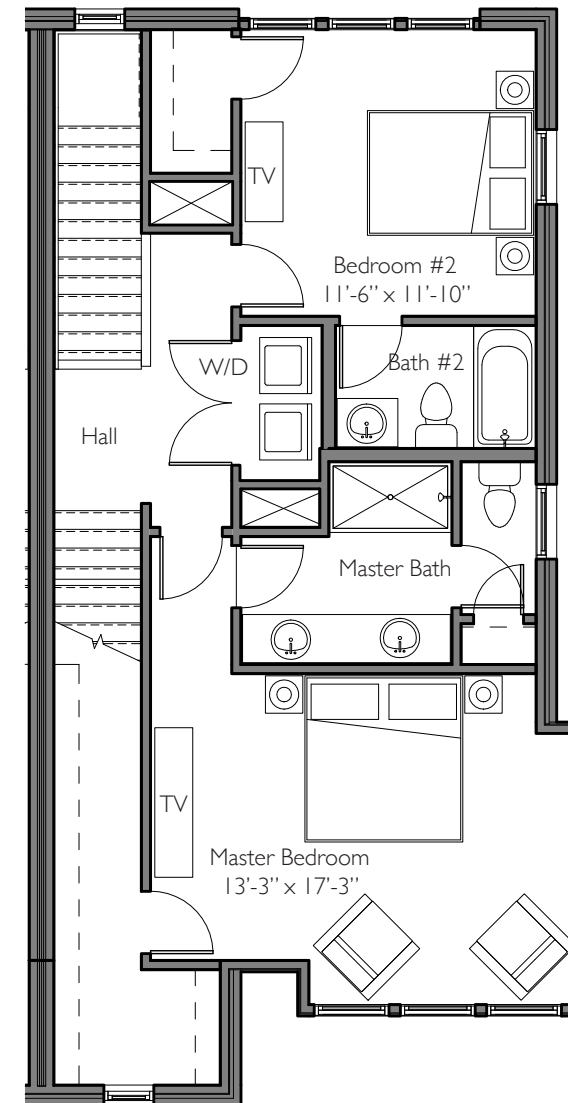

MYERS PARK TERRACES

THE WING HAVEN

2127 Square Feet

FIRST FLOOR

SECOND FLOOR

THIRD FLOOR

ROOFTOP TERRACE

Figures reflecting size, square footage, and other dimensions are estimates; actual construction may vary. Size/square footage and price of your home may vary based on options selected. Floor plans may vary according to elevation. Prices, plans, dimensions, features, specifications, materials, and availability of homes or communities are subject to change without notice or obligation. Please contact us to verify current information. They may differ from completed improvements and may change without notice.