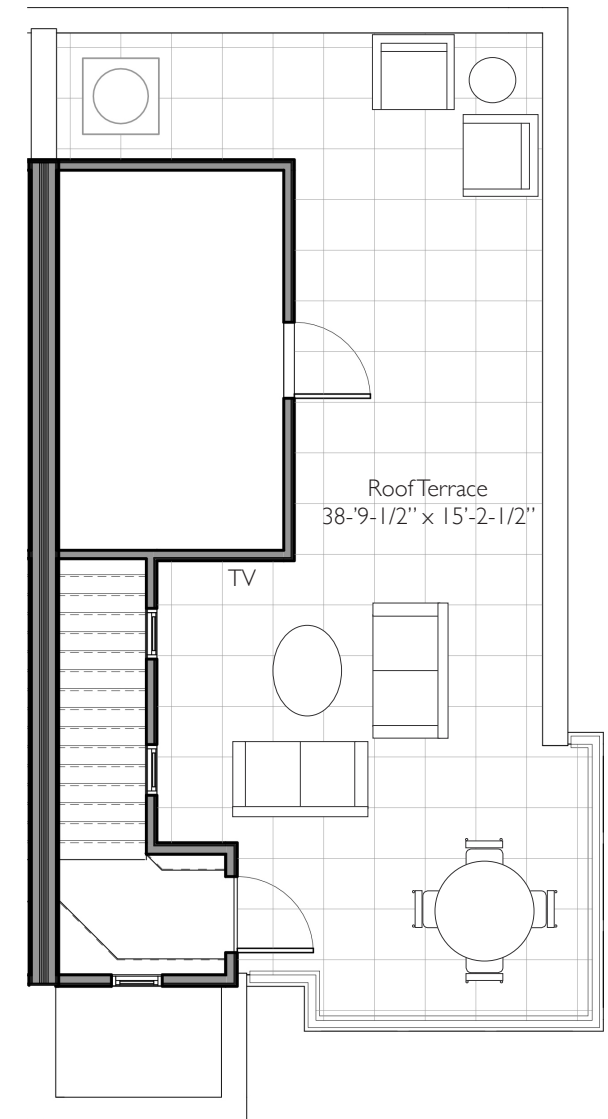

MYERS PARK TERRACES

THE WING HAVEN

2127 Square Feet

FIRST FLOOR

SECOND FLOOR

THIRD FLOOR

ROOFTOP TERRACE

Figures reflecting size, square footage, and other dimensions are estimates; actual construction may vary. Size/square footage and price of your home may vary based on options selected. Floor plans may vary according to elevation. Prices, plans, dimensions, features, specifications, materials, and availability of homes or communities are subject to change without notice or obligation. Please contact us to verify current information. They may differ from completed improvements and may change without notice.