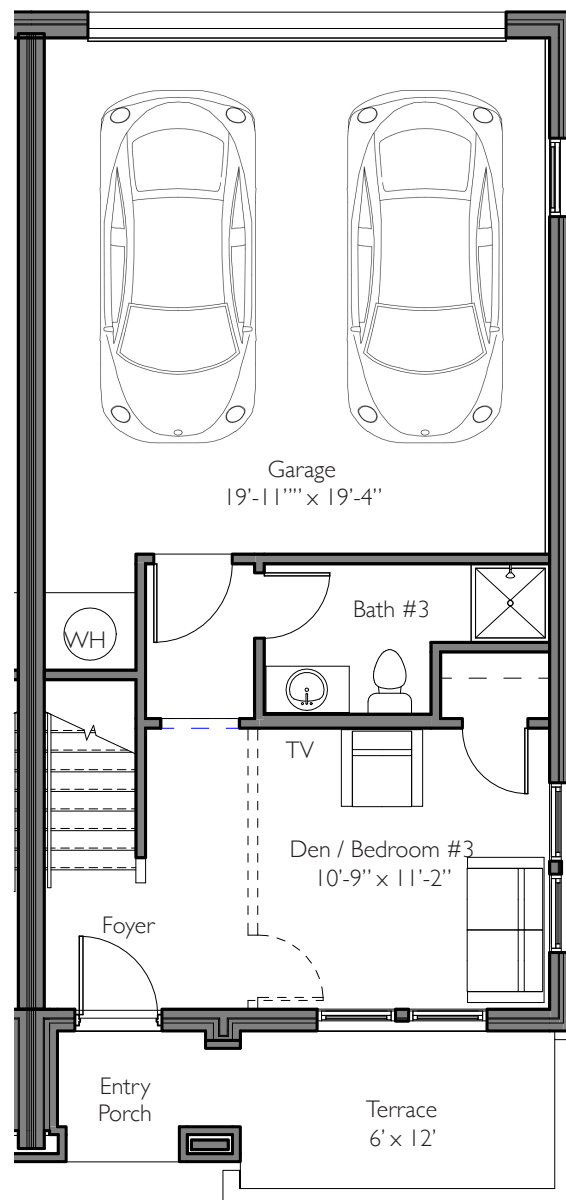

MYERS PARK TERRACES

THE WING HAVEN

2127 Square Feet

FIRST FLOOR

SECOND FLOOR

THIRD FLOOR

ROOFTOP TERRACE

Figures reflecting size, square footage, and other dimensions are estimates; actual construction may vary. Size/square footage and price of your home may vary based on options selected. Floor plans may vary according to elevation. Prices, plans, dimensions, features, specifications, materials, and availability of homes or communities are subject to change without notice or obligation. Please contact us to verify current information. They may differ from completed improvements and may change without notice.