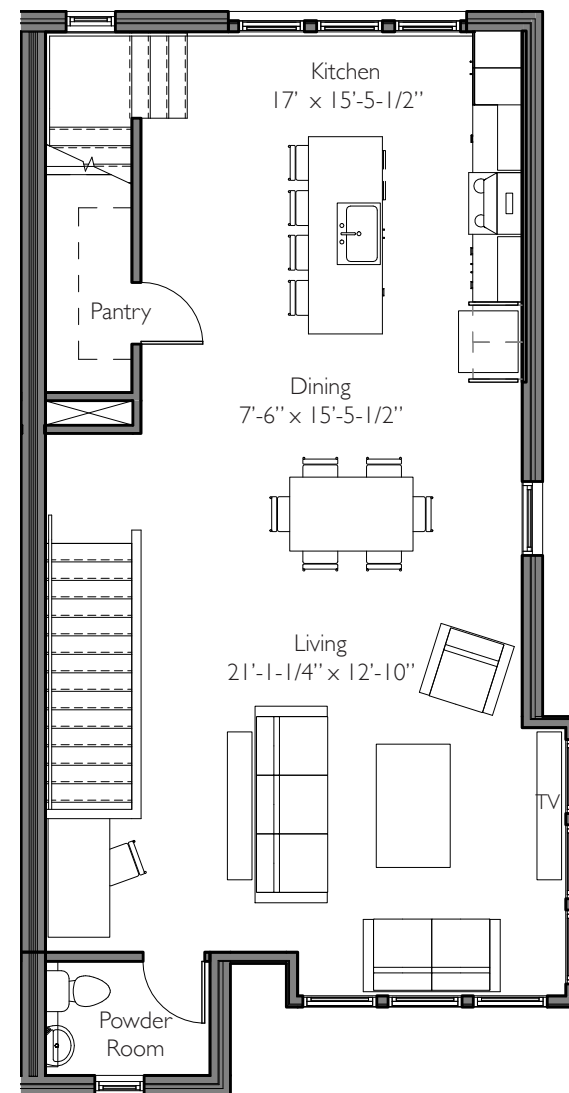

MYERS PARK TERRACES

THE WING HAVEN

2127 Square Feet

FIRST FLOOR

SECOND FLOOR

THIRD FLOOR

ROOFTOP TERRACE

Figures reflecting size, square footage, and other dimensions are estimates; actual construction may vary. Size/square footage and price of your home may vary based on options selected. Floor plans may vary according to elevation. Prices, plans, dimensions, features, specifications, materials, and availability of homes or communities are subject to change without notice or obligation. Please contact us to verify current information. They may differ from completed improvements and may change without notice.